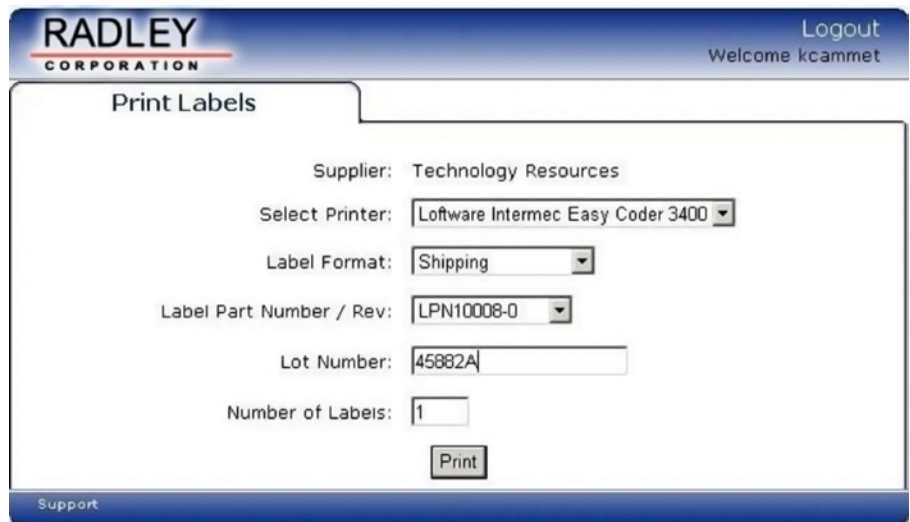

Labels in Your Format — Using Your Data — For Shipment to You!