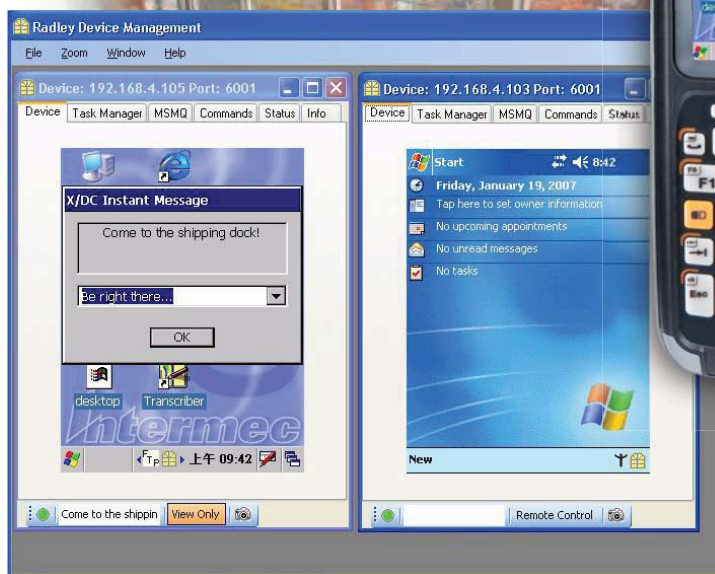

Shop Floor Device Remote Management

Deploy
Configure
Update
Remotely
Automatically

Deployment Made Easy

Configure Devices from Your Desk

Instant Message Devices

Network-Wide Remote Control

Automated Version Control

Intermec
PartnerNet
PLATINUM LEVEL

Find out how Radley's WorkForce Productivity Solutions can work for you. Contact us today!

RADLEY CORPORATION
Productivity Solutions Since 1974

Radley U.S.
Tel: 616-554-9060
FAX: 616-554-9008
www.RADLEY.com